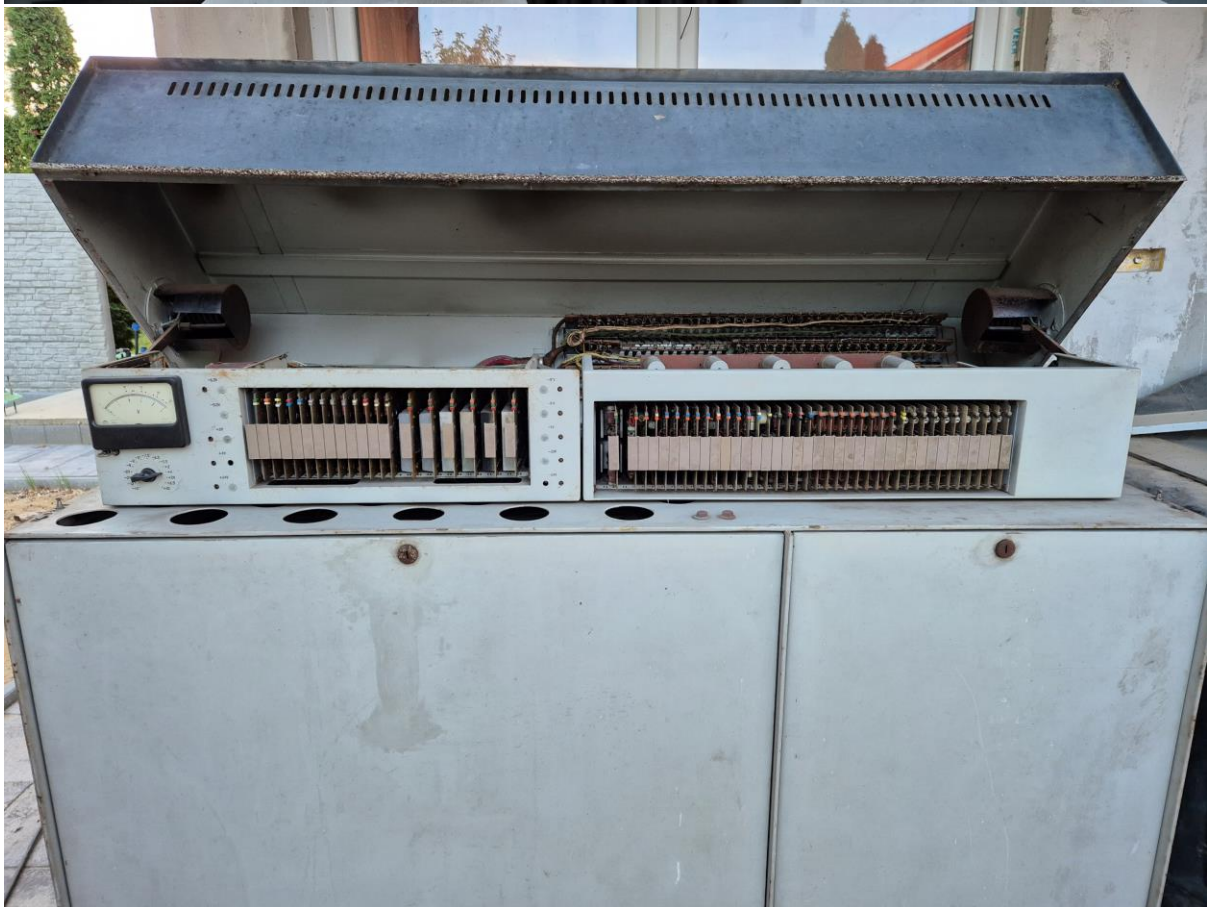

Elwro ODRA 1013

Made in Poland (1967)

Elwro ODRA 1013

Made in Poland (1967)

Elwro ODRA 1013

Made in Poland (1967)

Elwro ODRA 1013

Made in Poland (1967)

Elwro ODRA 1013

Made in Poland (1967)

Forrás: 2016.04-Muzeum-techniki-w-Warszawie